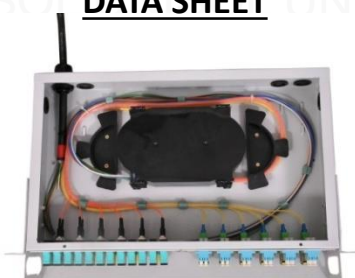

UNISOL 48/96 PORT STD 2U FIBER OPTIC PATCH PANLE/LIU

DATA SHEET

Product Description:

UNISOL™ Rack Mount Standard Fiber Optic Patch Panel/LIU is Suitable for 19" Rack frame applications where the Fiber optic backbone cable has to be terminated. 2U LIU holds 4 adaptor panels & **It can accommodate 96 port in 2U size where there is space constrains in the rack.** The Fiber spool provides minimum bend radius and the splice tray provides protection for splice joint.

Product Features:	Specifications:
<ul style="list-style-type: none"> ➤MS/Aluminum housing with 7 tank process powder coating ➤Suitable for 19" Rack mount Applications ➤Replaceable panel for SC/ST/LC/FC type couplers ➤Can manage adaptor panel for maximum 96 SC, 96 LC in 2U size ➤Capable of storing up to 3 meters of 900 micron tight buffered fiber cable ➤Allow maximum 6 cables entry ➤Patch or Fusion splice field termination standard ➤High impact resistance splicing tray & cable spool for fiber & pigtail routing ➤Accessory kit includes mounting ear, cable gland, cable ties and screws 	<ul style="list-style-type: none"> ➤Mild Steel/Aluminum with 7 Tank Process powder coating ➤Dimensions: 88*405*240 mm (H*W*D) ➤Color: RAL 7035/Black ➤Spool: FR grade PVC ➤Cable grommet: FR grade Nylon ➤Splice tray: FR grade ABS ➤Splice tray dimension: 28*110*180 mm (H*W*D) ➤Cable Glands: Nylon with nitrile butadiene rubber, cable diameter of 5mm to 14mm max available ➤Fiber components standard: Telecordia GR 326 ➤Insertion Loss: less < .3dB (Multimode), < .2dB (Singlemode) ➤ Plug/Unplug Durability: 1000 time